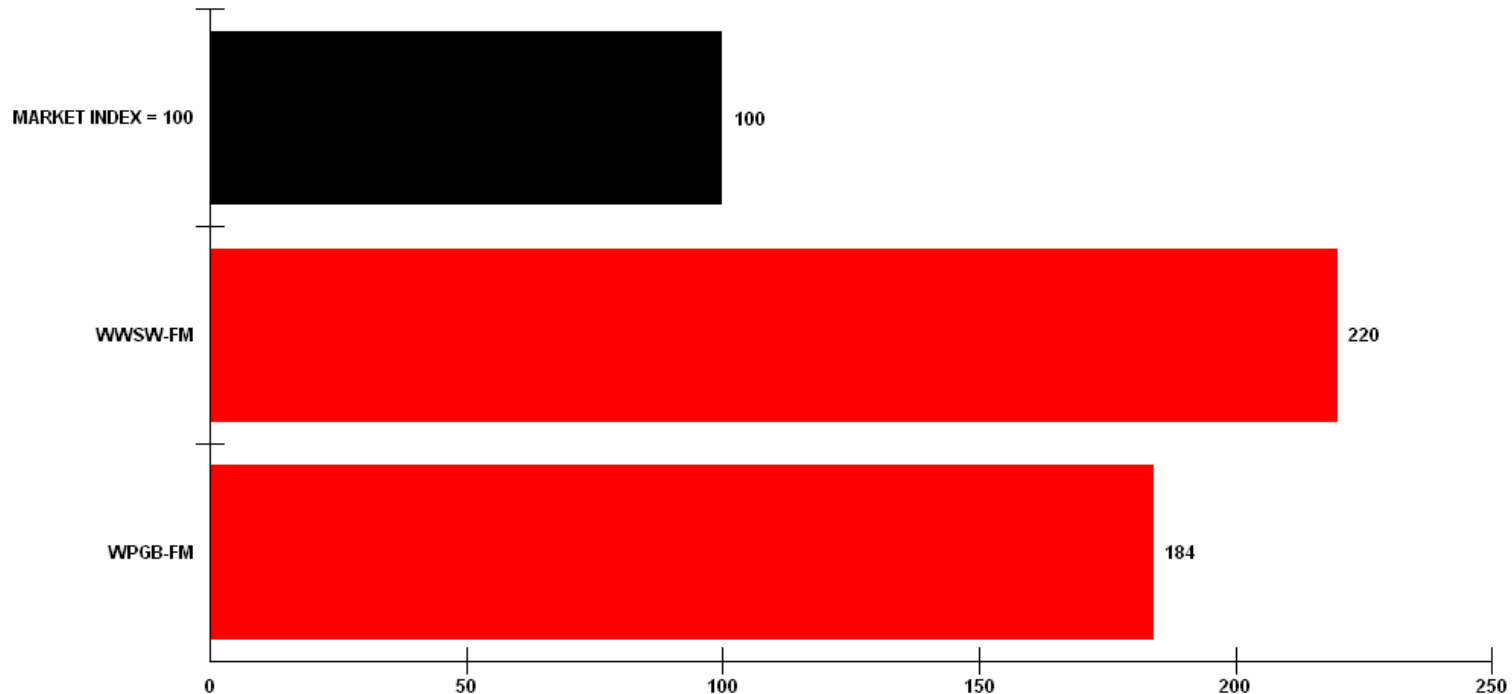

Cume Index

Base Population: 1,839,400

% In Target: 3.1%

Target Persons: 56,400

PLAN TO BUY FOREIGN VEHICLE DURING NEXT 12 MONTHS.

WWSW & WPGB are Market Leaders in Delivering the LARGEST NUMBER of FOREIGN CAR BUYERS