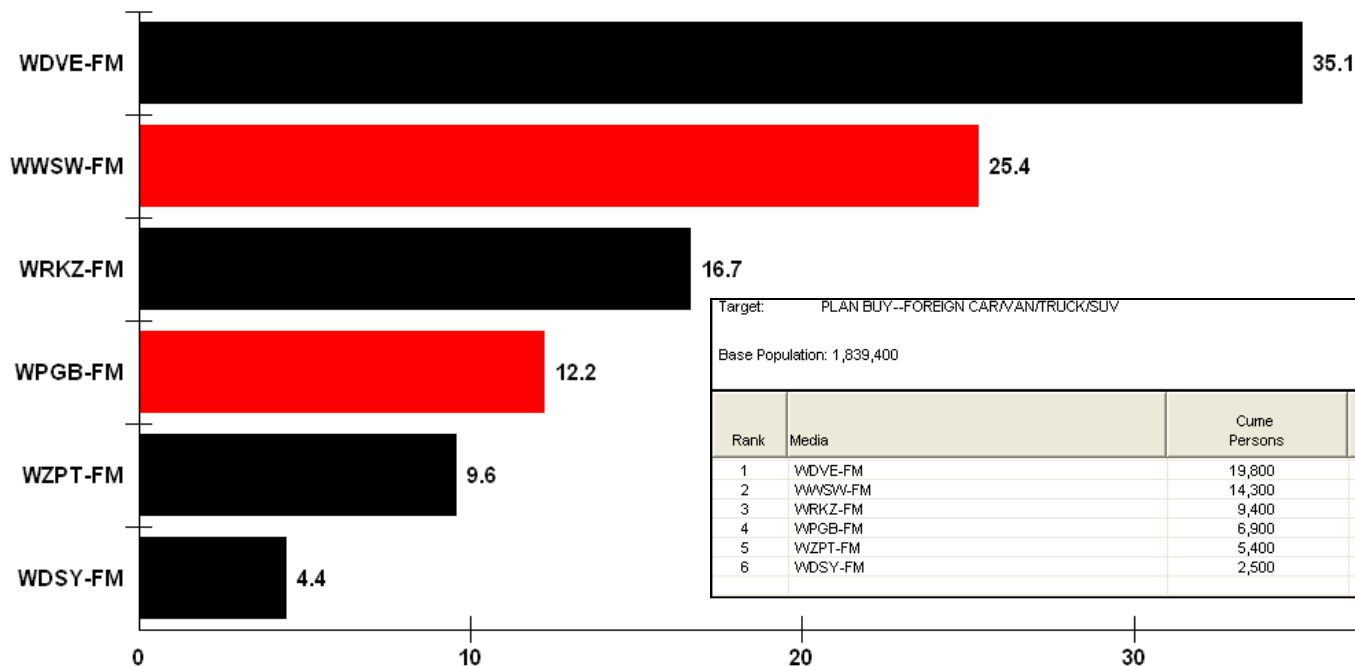

DELIVERING TOYOTA BUYERS
And Best Customer Prospects
In the Pittsburgh Market

Presented by:
Katie McGinley

WWSW & WPGB are THE MOST HIGHLY TARGETED in Reaching 25-54 TOYOTA OWNERS.

WPGB Listeners are 101% more likely, and WWSW Listeners are 43% more likely than the market average to ADULT 25-54 TOYOTA OWNERS.

Cume Index

Base Population: 1,839,400

% In Target: 3.1%

Target Persons: 56,400

PLAN TO BUY FOREIGN VEHICLE DURING NEXT 12 MONTHS.

WWSW & WPGB are Market Leaders in Delivering the LARGEST NUMBER of FOREIGN CAR BUYERS

Report: RANKER REPORT
 Market: PITTSBURGH, PA for MAR-APR 2005
 Bases: ADULTS
 Target: PLAN BUY--FOREIGN CAR/VAN/TRUCK/SUV

Cume Ratings

Base Population: 1,839,400

% In Target: 3.1%

Target Persons: 56,400

PLAN TO BUY FOREIGN VEHICLE DURING NEXT 12 MONTHS

Target: PLAN BUY--FOREIGN CAR/VAN/TRUCK/SUV

Base Population: 1,839,400 % In Target: 3.1

Rank	Media	Cume Persons	Cume Rating
1	WDVE-FM	19,800	35.1
2	WWSW-FM	14,300	25.4
3	WRKZ-FM	9,400	16.7
4	WPGB-FM	6,900	12.2
5	WZPT-FM	5,400	9.6
6	WDSY-FM	2,500	4.4