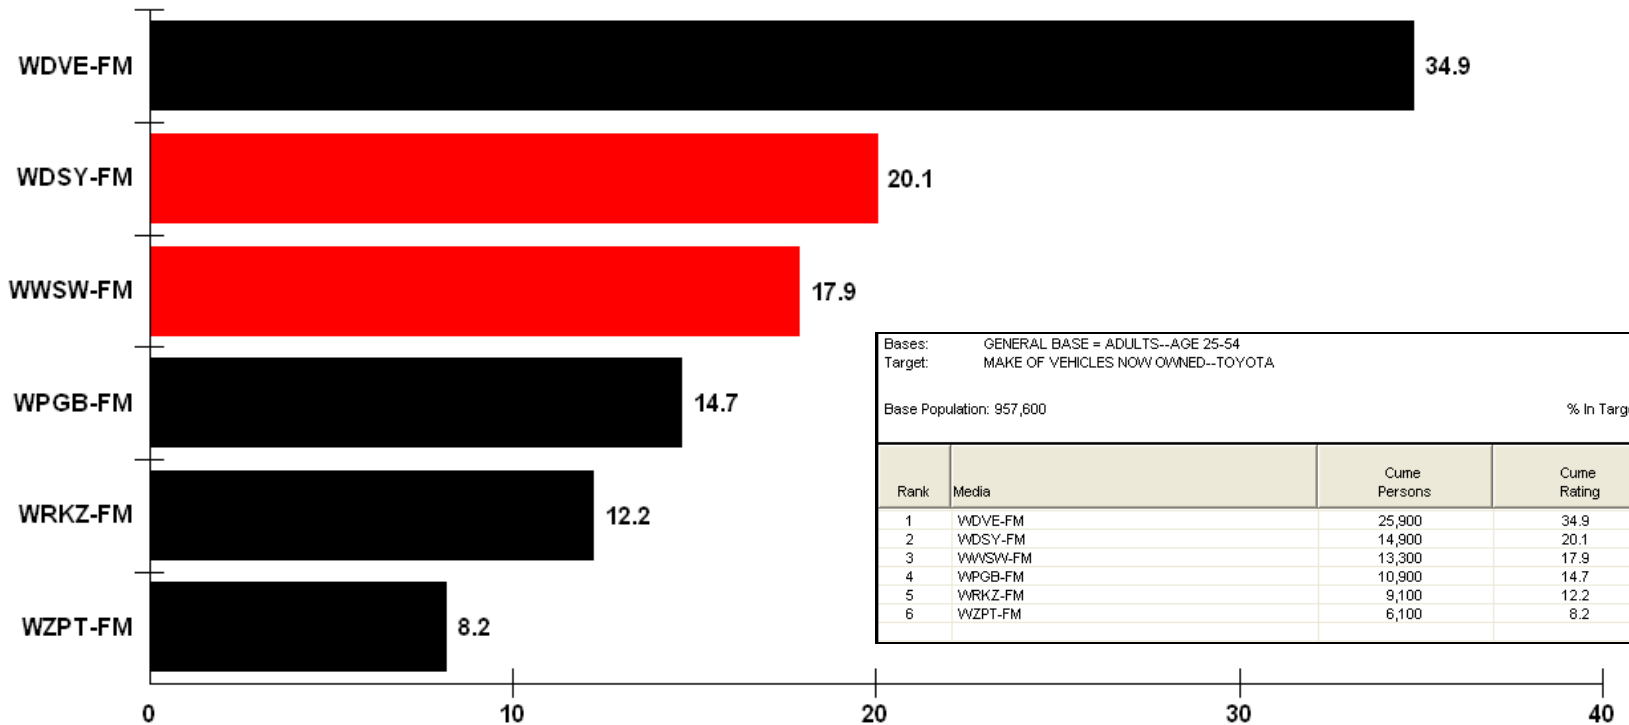

DELIVERING TOYOTA BUYERS
And Best Customer Prospects
In the Pittsburgh Market

Presented by:
Katie McGinley

WWSW & WPGB are THE MOST HIGHLY TARGETED in Reaching 25-54 TOYOTA OWNERS.

WPGB Listeners are 101% more likely, and WWSW Listeners are 43% more likely than the market average to ADULT 25-54 TOYOTA OWNERS.

WWSW & WPGB are Market Leaders in Delivering the LARGEST NUMBER of ADULT 25-54 TOYOTA OWNERS

Report: RANKER REPORT
 Market: PITTSBURGH, PA for MAR-APR 2005
 Bases: GENERAL BASE = ADULTS--AGE 25-54
 Target: MAKE OF VEHICLES NOW OWNED--TOYOTA

Cume Ratings

Base Population: 957,600

% In Target: 7.8%

Target Persons: 74,300

ADULT 25-54 TOYOTA OWNERS

Bases: GENERAL BASE = ADULTS--AGE 25-54
 Target: MAKE OF VEHICLES NOW OWNED--TOYOTA
 Base Population: 957,600 % In Target: 7.8