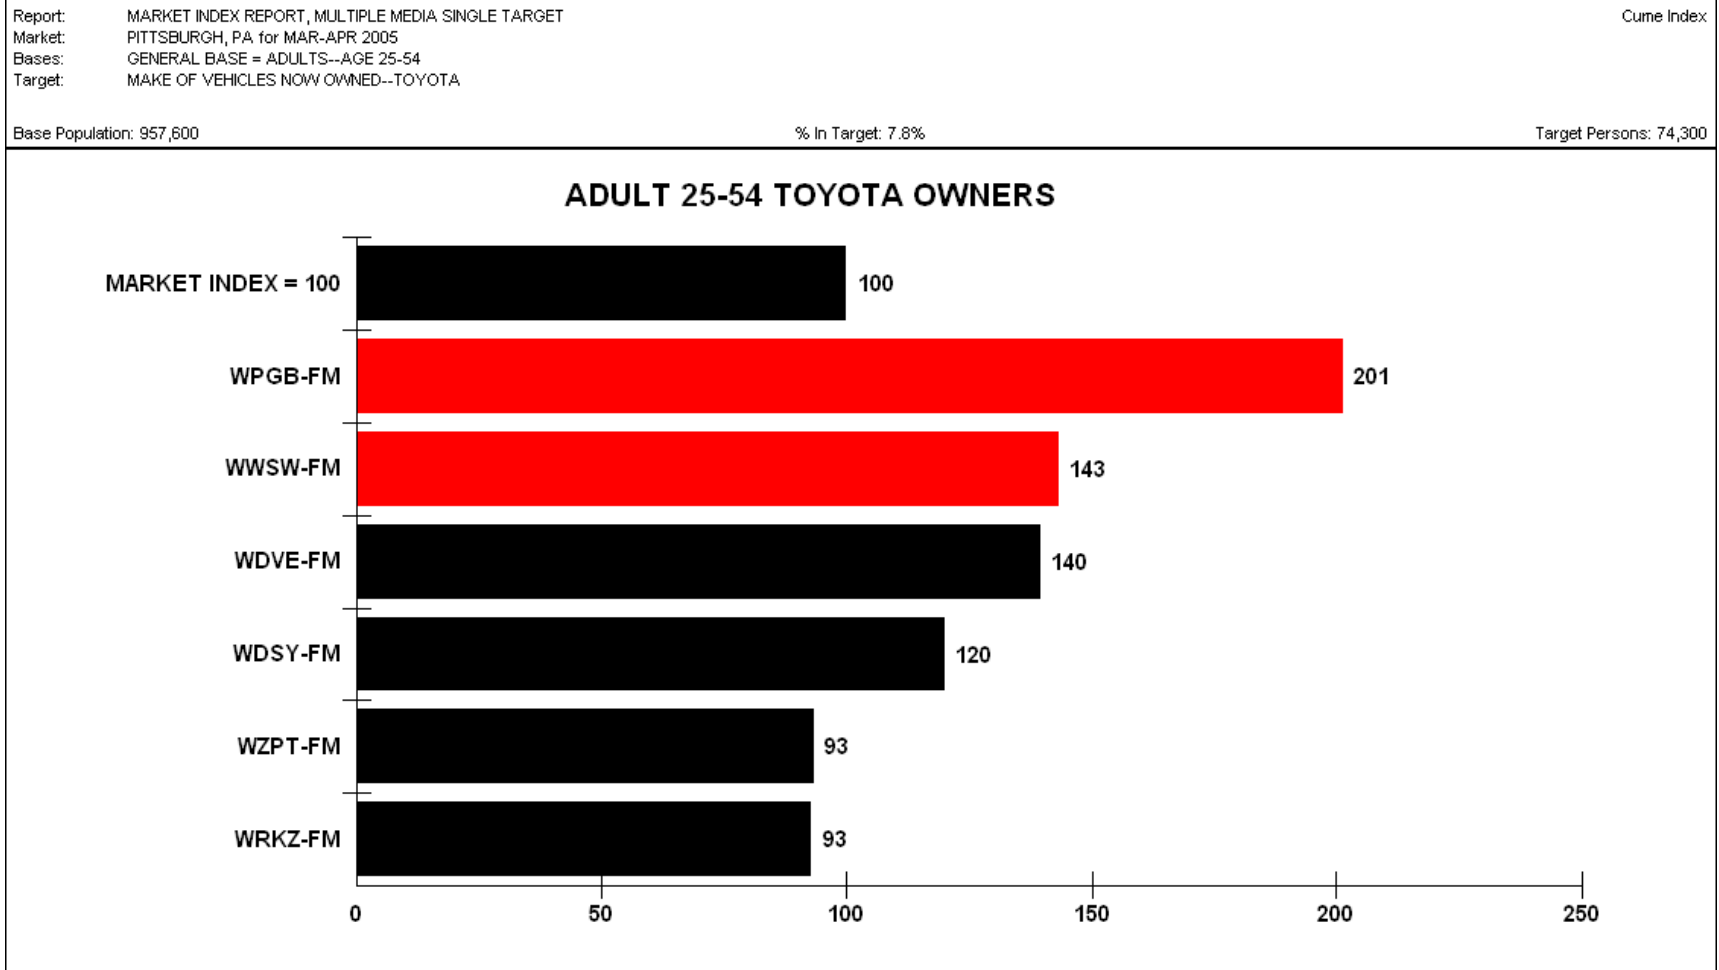

DELIVERING TOYOTA BUYERS
And Best Customer Prospects
In the Pittsburgh Market

Presented by:
Katie McGinley

WWSW & WPGB are THE MOST HIGHLY TARGETED in Reaching 25-54 TOYOTA OWNERS.

WPGB Listeners are 101% more likely, and WWSW Listeners are 43% more likely than the market average to ADULT 25-54 TOYOTA OWNERS.

WWSW & WPGB are Market Leaders in Delivering the LARGEST NUMBER of ADULT 25-54 TOYOTA OWNERS

Report: RANKER REPORT
 Market: PITTSBURGH, PA for MAR-APR 2005
 Bases: GENERAL BASE = ADULTS--AGE 25-54
 Target: MAKE OF VEHICLES NOW OWNED--TOYOTA

Cume Ratings

Base Population: 957,600

% In Target: 7.8%

Target Persons: 74,300

ADULT 25-54 TOYOTA OWNERS

Bases: GENERAL BASE = ADULTS--AGE 25-54
 Target: MAKE OF VEHICLES NOW OWNED--TOYOTA
 Base Population: 957,600 % In Target: 7.8

Cume Index

Base Population: 1,839,400

% In Target: 3.1%

Target Persons: 56,400

PLAN TO BUY FOREIGN VEHICLE DURING NEXT 12 MONTHS.

WWSW & WPGB are Market Leaders in Delivering the LARGEST NUMBER of FOREIGN CAR BUYERS